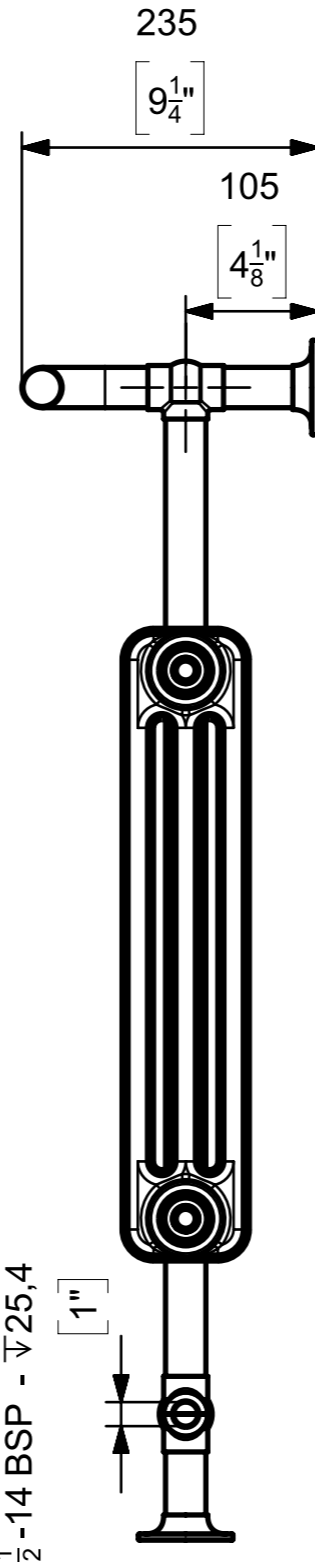

Notes
 Dual dimensions are given in millimetres followed by [inches].
 Castrads Ltd, not to be reproduced without written consent.

Responsible dept.	Technical reference:	Document type	Document status	Material	Weight	Scale
Product	J. Riley	Dimensions Drawing	Public Release	Steel	KG	1:6
Castrads Est. 2006	Created by:	Title, supplementary title		VIV-TB-952x675-EN		
	J. Riley	Vivien 8 Bathroom Towel Rail		Rev.	Date of Issue	Lang.
	Approved by:			A	06.10.2023	en
	J. Riley					1/1