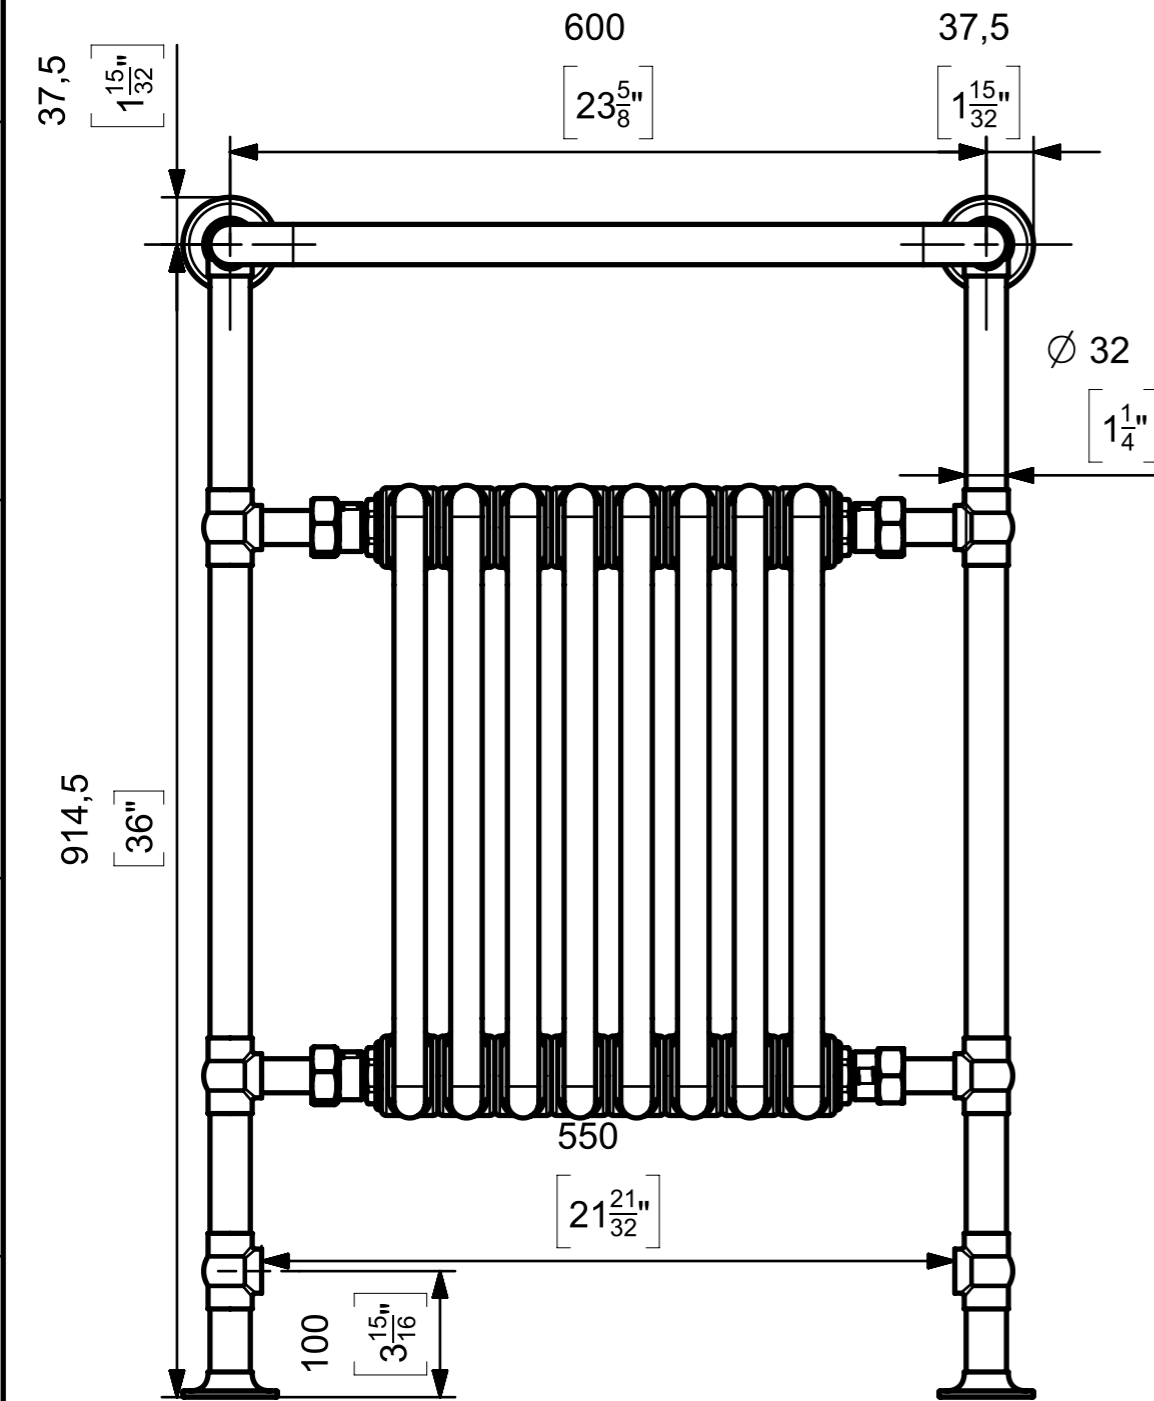

Notes
 Dual dimensions are given in millimetres followed by [inches].
 Castrads Ltd, not to be reproduced without written consent.

Responsible dept.	Technical reference:	Document type	Document status	Material	Weight	Scale
Product	J. Riley	Dimensions Drawing	Public Release	Steel	KG	1:6
Castrads Est. 2006	Created by:	Title, supplementary title		VIV-TB-952x675-EN		
	J. Riley	Vivien 8 Bathroom Towel Rail		Rev.	Date of Issue	Lang.
	Approved by:			A	06.10.2023	en
	J. Riley					1/1