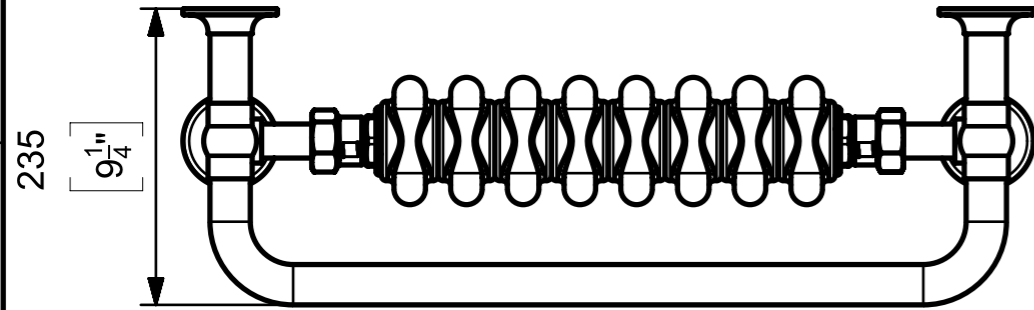

Notes
 Dual dimensions are given in millimetres followed by [inches].
 Castrads Ltd, not to be reproduced without written consent.

Responsible dept.	Technical reference:	Document type	Document status	Material	Weight	Scale
Product	J. Riley	Dimensions Drawing	Public Release	Steel	KG	1:6
Castrads Est. 2006	Created by:	Title, supplementary title		VIV-TB-952x675-EN		
	J. Riley	Vivien 8 Bathroom Towel Rail		Rev.	Date of Issue	Lang.
	Approved by:			A	06.10.2023	en
	J. Riley					1/1