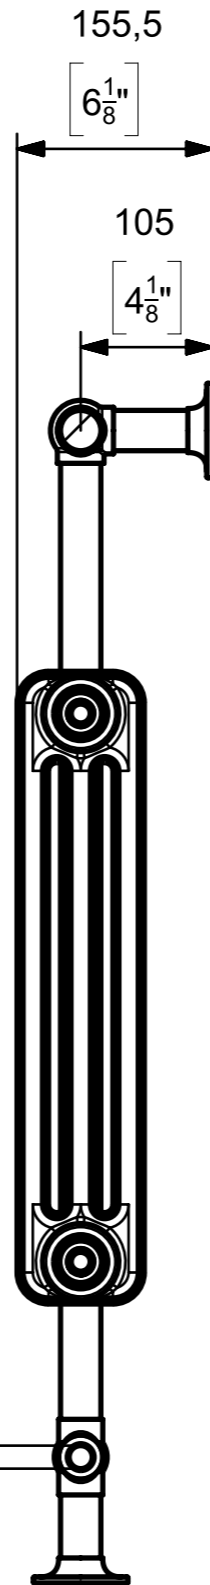

**Notes**  
 Dual dimensions are given in millimetres followed by [inches].  
 Castrads Ltd, not to be reproduced without written consent.

1/2 -14 BSP - ∇25,4

Responsible dept.	Technical reference:	Document type	Document status	Material	Weight	Scale
Product	J. Riley	Dimensions Drawing	Public Release	Steel	KG	1:6
<b>Castrads</b> Est. 2006	Created by:	Title, supplementary title		VIV-SP-952x675-EN		
	J. Riley	Vivien 8 Bathroom Towel Rail - Shallow		Rev.	Date of Issue	Lang.
	Approved by:			A	29.08.2023	en
	J. Riley					1/1