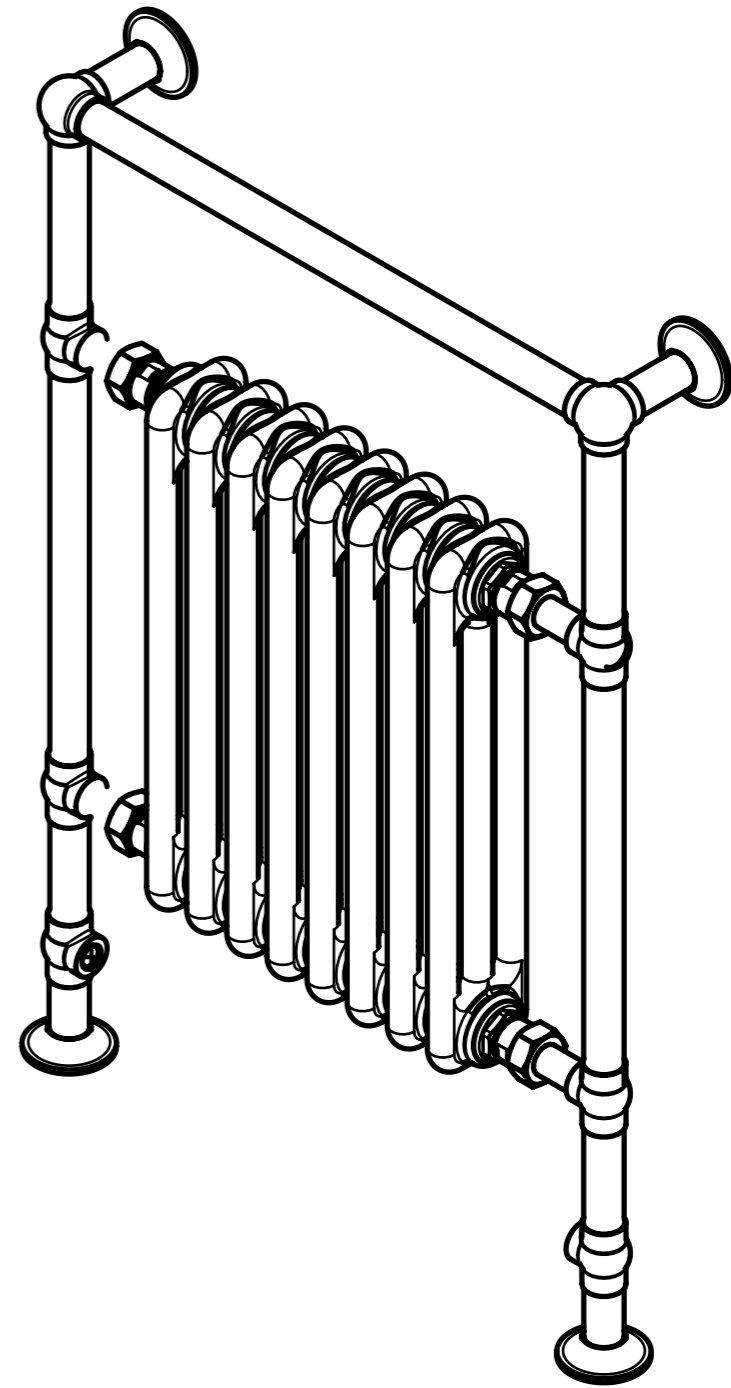

**Notes**  
 Dual dimensions are given in millimetres followed by [inches].  
 Castrads Ltd, not to be reproduced without written consent.

1/2 -14 BSP - ∇25,4

Responsible dept.	Technical reference:	Document type	Document status	Material	Weight	Scale
Product	J. Riley	Dimensions Drawing	Public Release	Steel	KG	1:6
<b>Castrads</b> Est. 2006	Created by:	Title, supplementary title		VIV-SP-952x675-EN		
	J. Riley	Vivien 8 Bathroom Towel Rail - Shallow		Rev.	Date of Issue	Lang.
	Approved by:			A	29.08.2023	en
	J. Riley					1/1