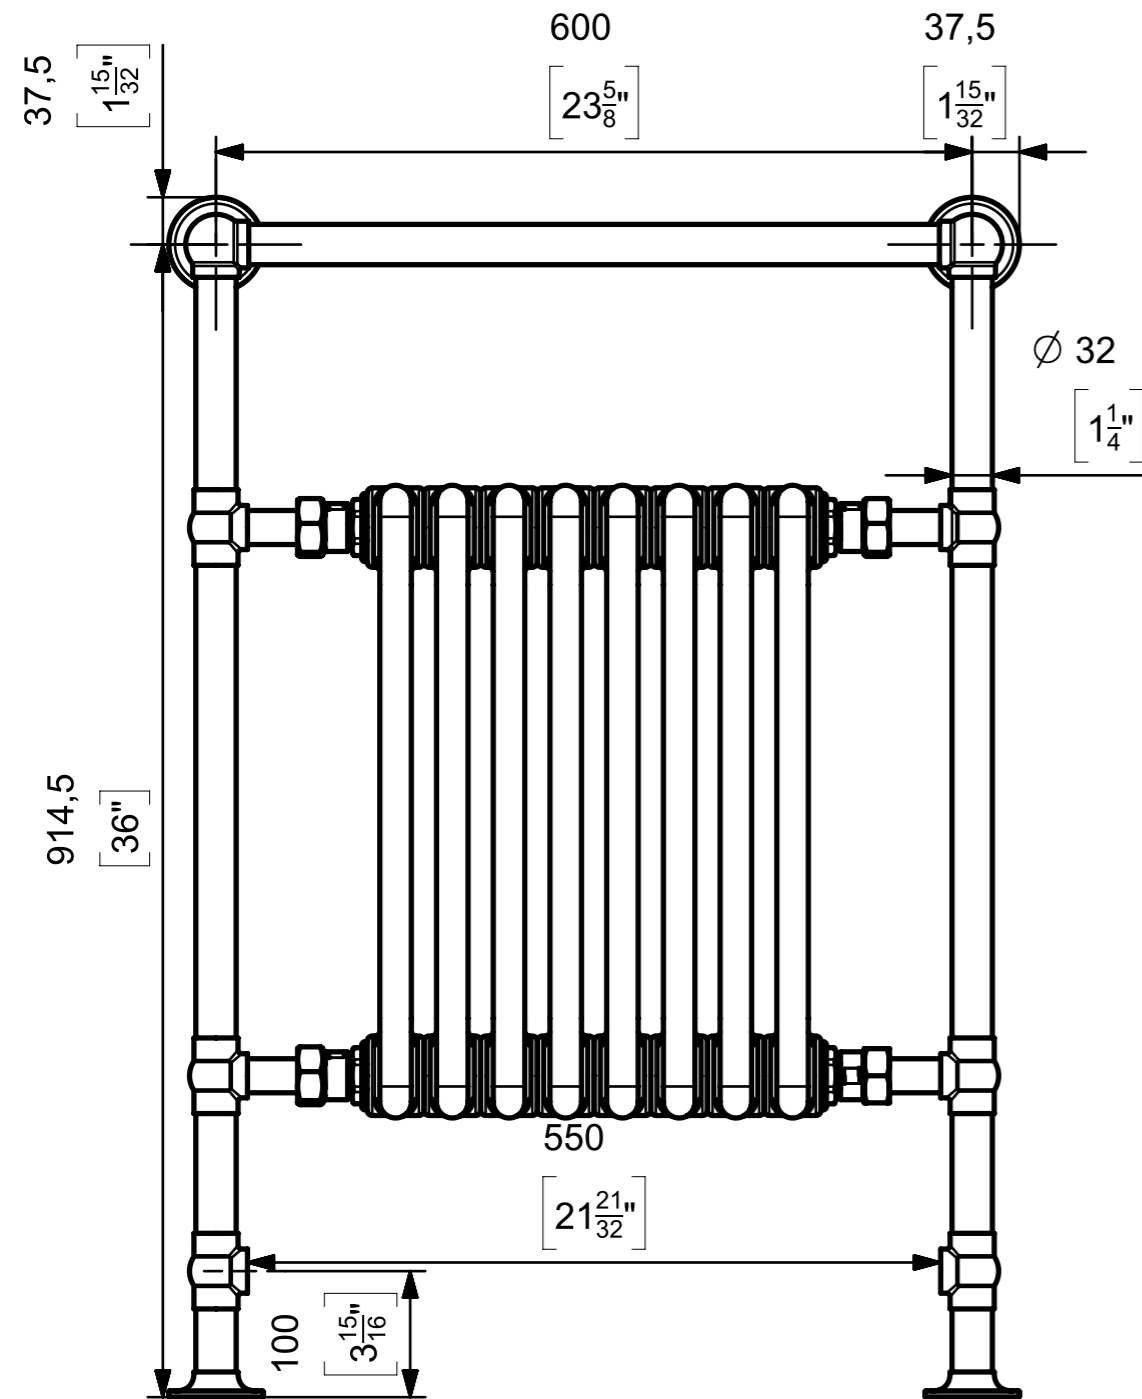

**Notes**  
 Dual dimensions are given in millimetres followed by [inches].  
 Castrads Ltd, not to be reproduced without written consent.

1/2 -14 BSP - ∇25,4

Responsible dept.	Technical reference:	Document type	Document status	Material	Weight	Scale
Product	J. Riley	Dimensions Drawing	Public Release	Steel	KG	1:6
<b>Castrads</b> Est. 2006	Created by:	Title, supplementary title		VIV-SP-952x675-EN		
	J. Riley	Vivien 8 Bathroom Towel Rail - Shallow		Rev.	Date of Issue	Lang.
	Approved by:			A	29.08.2023	en
	J. Riley					1/1