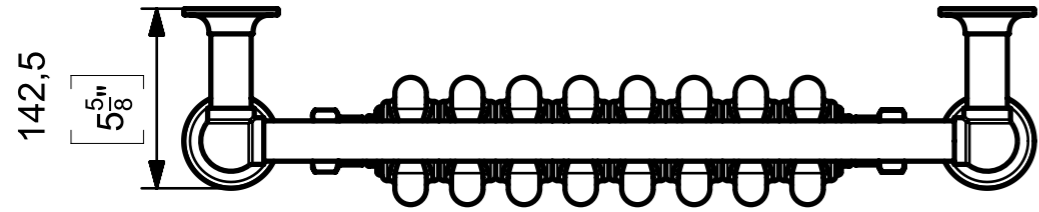

**Notes**  
 Dual dimensions are given in millimetres followed by [inches].  
 Castrads Ltd, not to be reproduced without written consent.

1/2 -14 BSP - ∇25,4

Responsible dept.	Technical reference:	Document type	Document status	Material	Weight	Scale
Product	J. Riley	Dimensions Drawing	Public Release	Steel	KG	1:6
<b>Castrads</b> Est. 2006	Created by:	Title, supplementary title		VIV-SP-952x675-EN		
	J. Riley	Vivien 8 Bathroom Towel Rail - Shallow		Rev.	Date of Issue	Lang.
	Approved by:			A	29.08.2023	en
	J. Riley					1/1