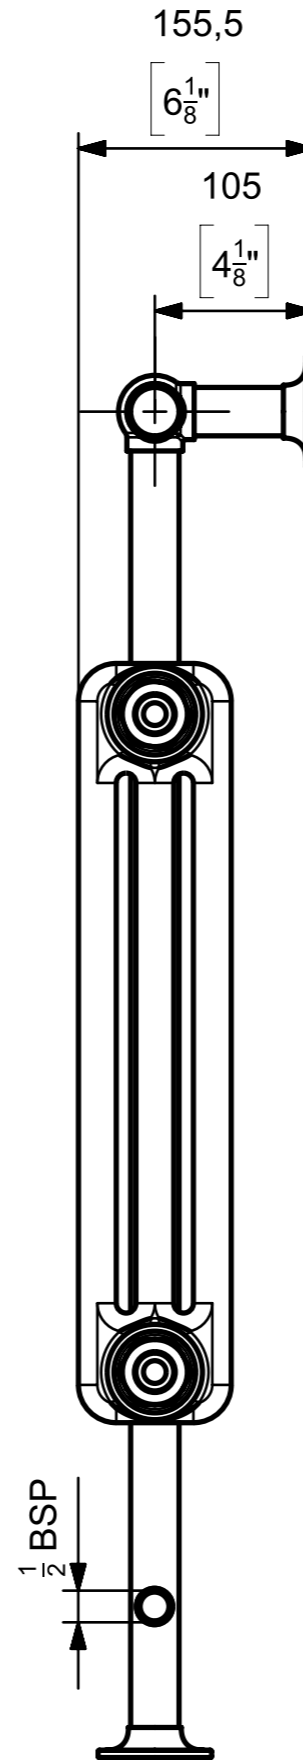

Notes
 Dual dimensions are given in millimetres followed by [inches].
 Castrads Ltd, not to be reproduced without written consent.

Responsible dept.	Technical reference:	Document type	Document status	Material	Weight	Scale
Product	J. Riley	Dimensions Drawing	Public Release	Steel	KG	1:5
Castrads Est. 2006	Created by:	Title, supplementary title		VIV-SP-952x500-EN		
	Approved by:	Vivien 5 Bathroom Towel Rail - Shallow		Rev.	Date of Issue	Lang.
	J. Riley			A	06.10.2023	en
						Sheet
						1/1