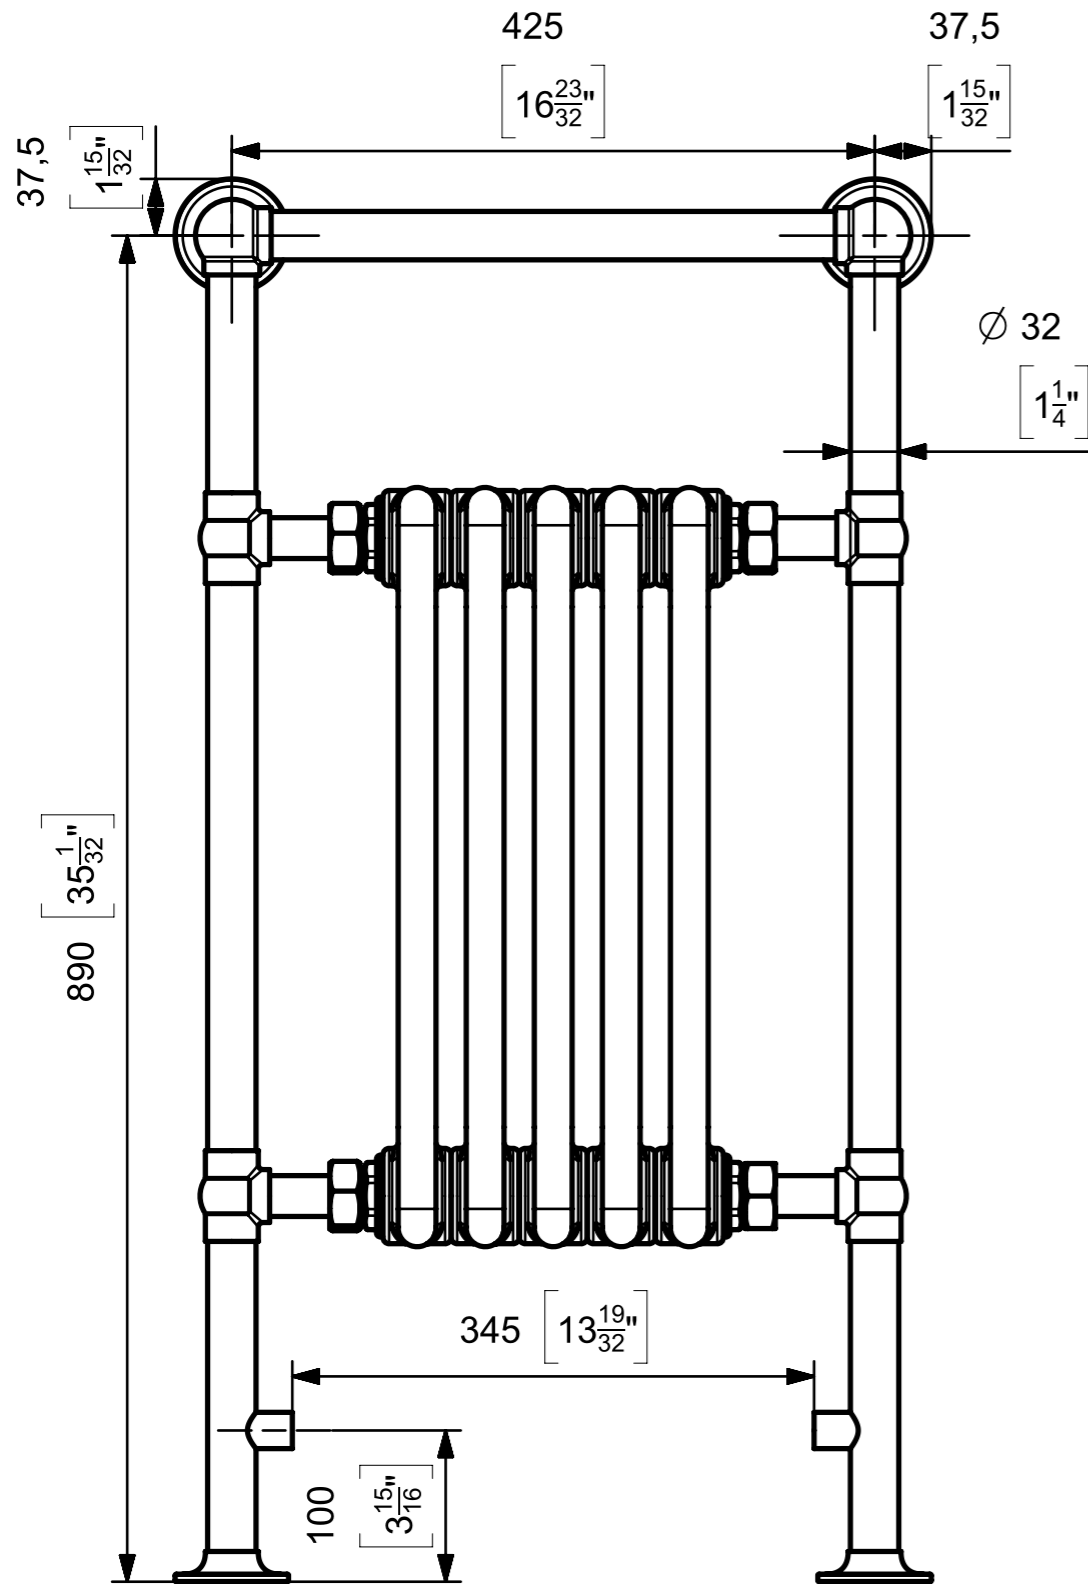

Notes
 Dual dimensions are given in millimetres followed by [inches].
 Castrads Ltd, not to be reproduced without written consent.

Responsible dept.	Technical reference:	Document type	Document status	Material	Weight	Scale
Product	J. Riley	Dimensions Drawing	Public Release	Steel	KG	1:5
Castrads Est. 2006	Created by:	Title, supplementary title		VIV-SP-952x500-EN		
	Approved by:	Vivien 5 Bathroom Towel Rail - Shallow		Rev.	Date of Issue	Lang.
	J. Riley			A	06.10.2023	en
						Sheet
						1/1