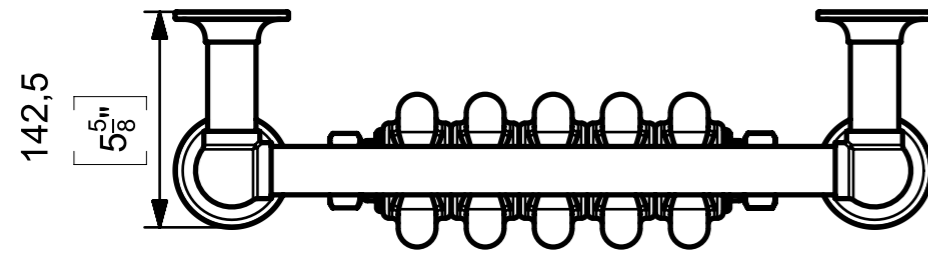

Notes
 Dual dimensions are given in millimetres followed by [inches].
 Castrads Ltd, not to be reproduced without written consent.

Responsible dept.	Technical reference:	Document type	Document status	Material	Weight	Scale
Product	J. Riley	Dimensions Drawing	Public Release	Steel	KG	1:5
Castrads Est. 2006	Created by:	Title, supplementary title		VIV-SP-952x500-EN		
	Approved by:	Vivien 5 Bathroom Towel Rail - Shallow		Rev.	Date of Issue	Lang.
	J. Riley			A	06.10.2023	en
						Sheet
						1/1