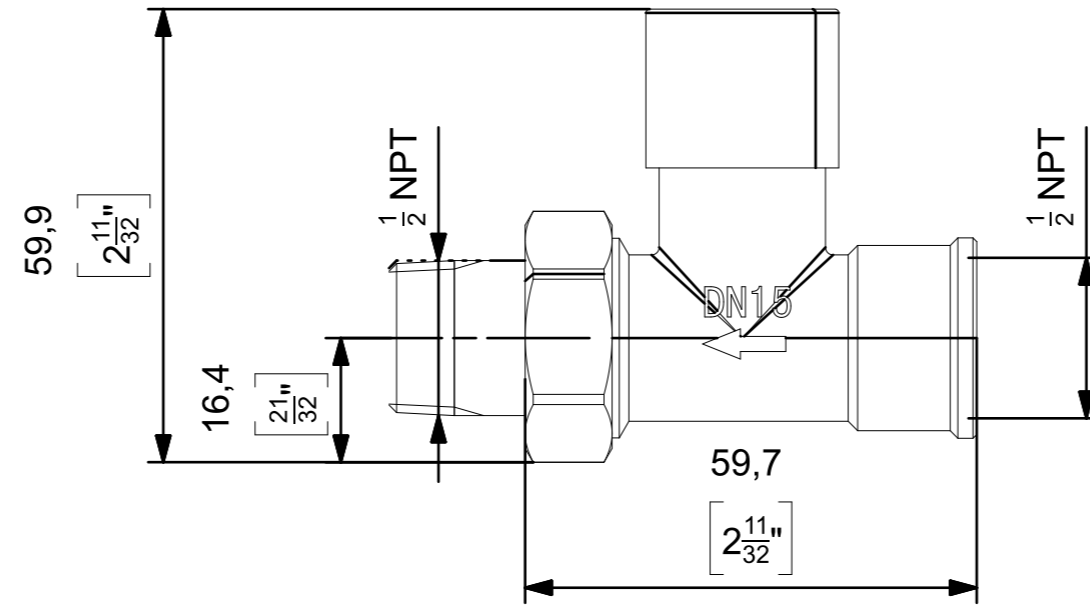

Notes
 Dual dimensions are given in millimetres followed by [inches].
 Castrads Ltd, not to be reproduced without written consent.

Responsible dept. Product	Technical reference: J. Riley	Document type Dimensions Drawing	Document status Public Release	Material Brass	Weight 0,5KG	Scale 1:1
Castrads Est. 2006	Created by: J. Riley	Title, supplementary title 1/2" Niva Straight Lockshield		NIV-S-LKD-3223-[DD]		
	Approved by: J. Riley	Rev. A	Date of Issue 11.01.2024	Lang. en	Sheet 1/1	