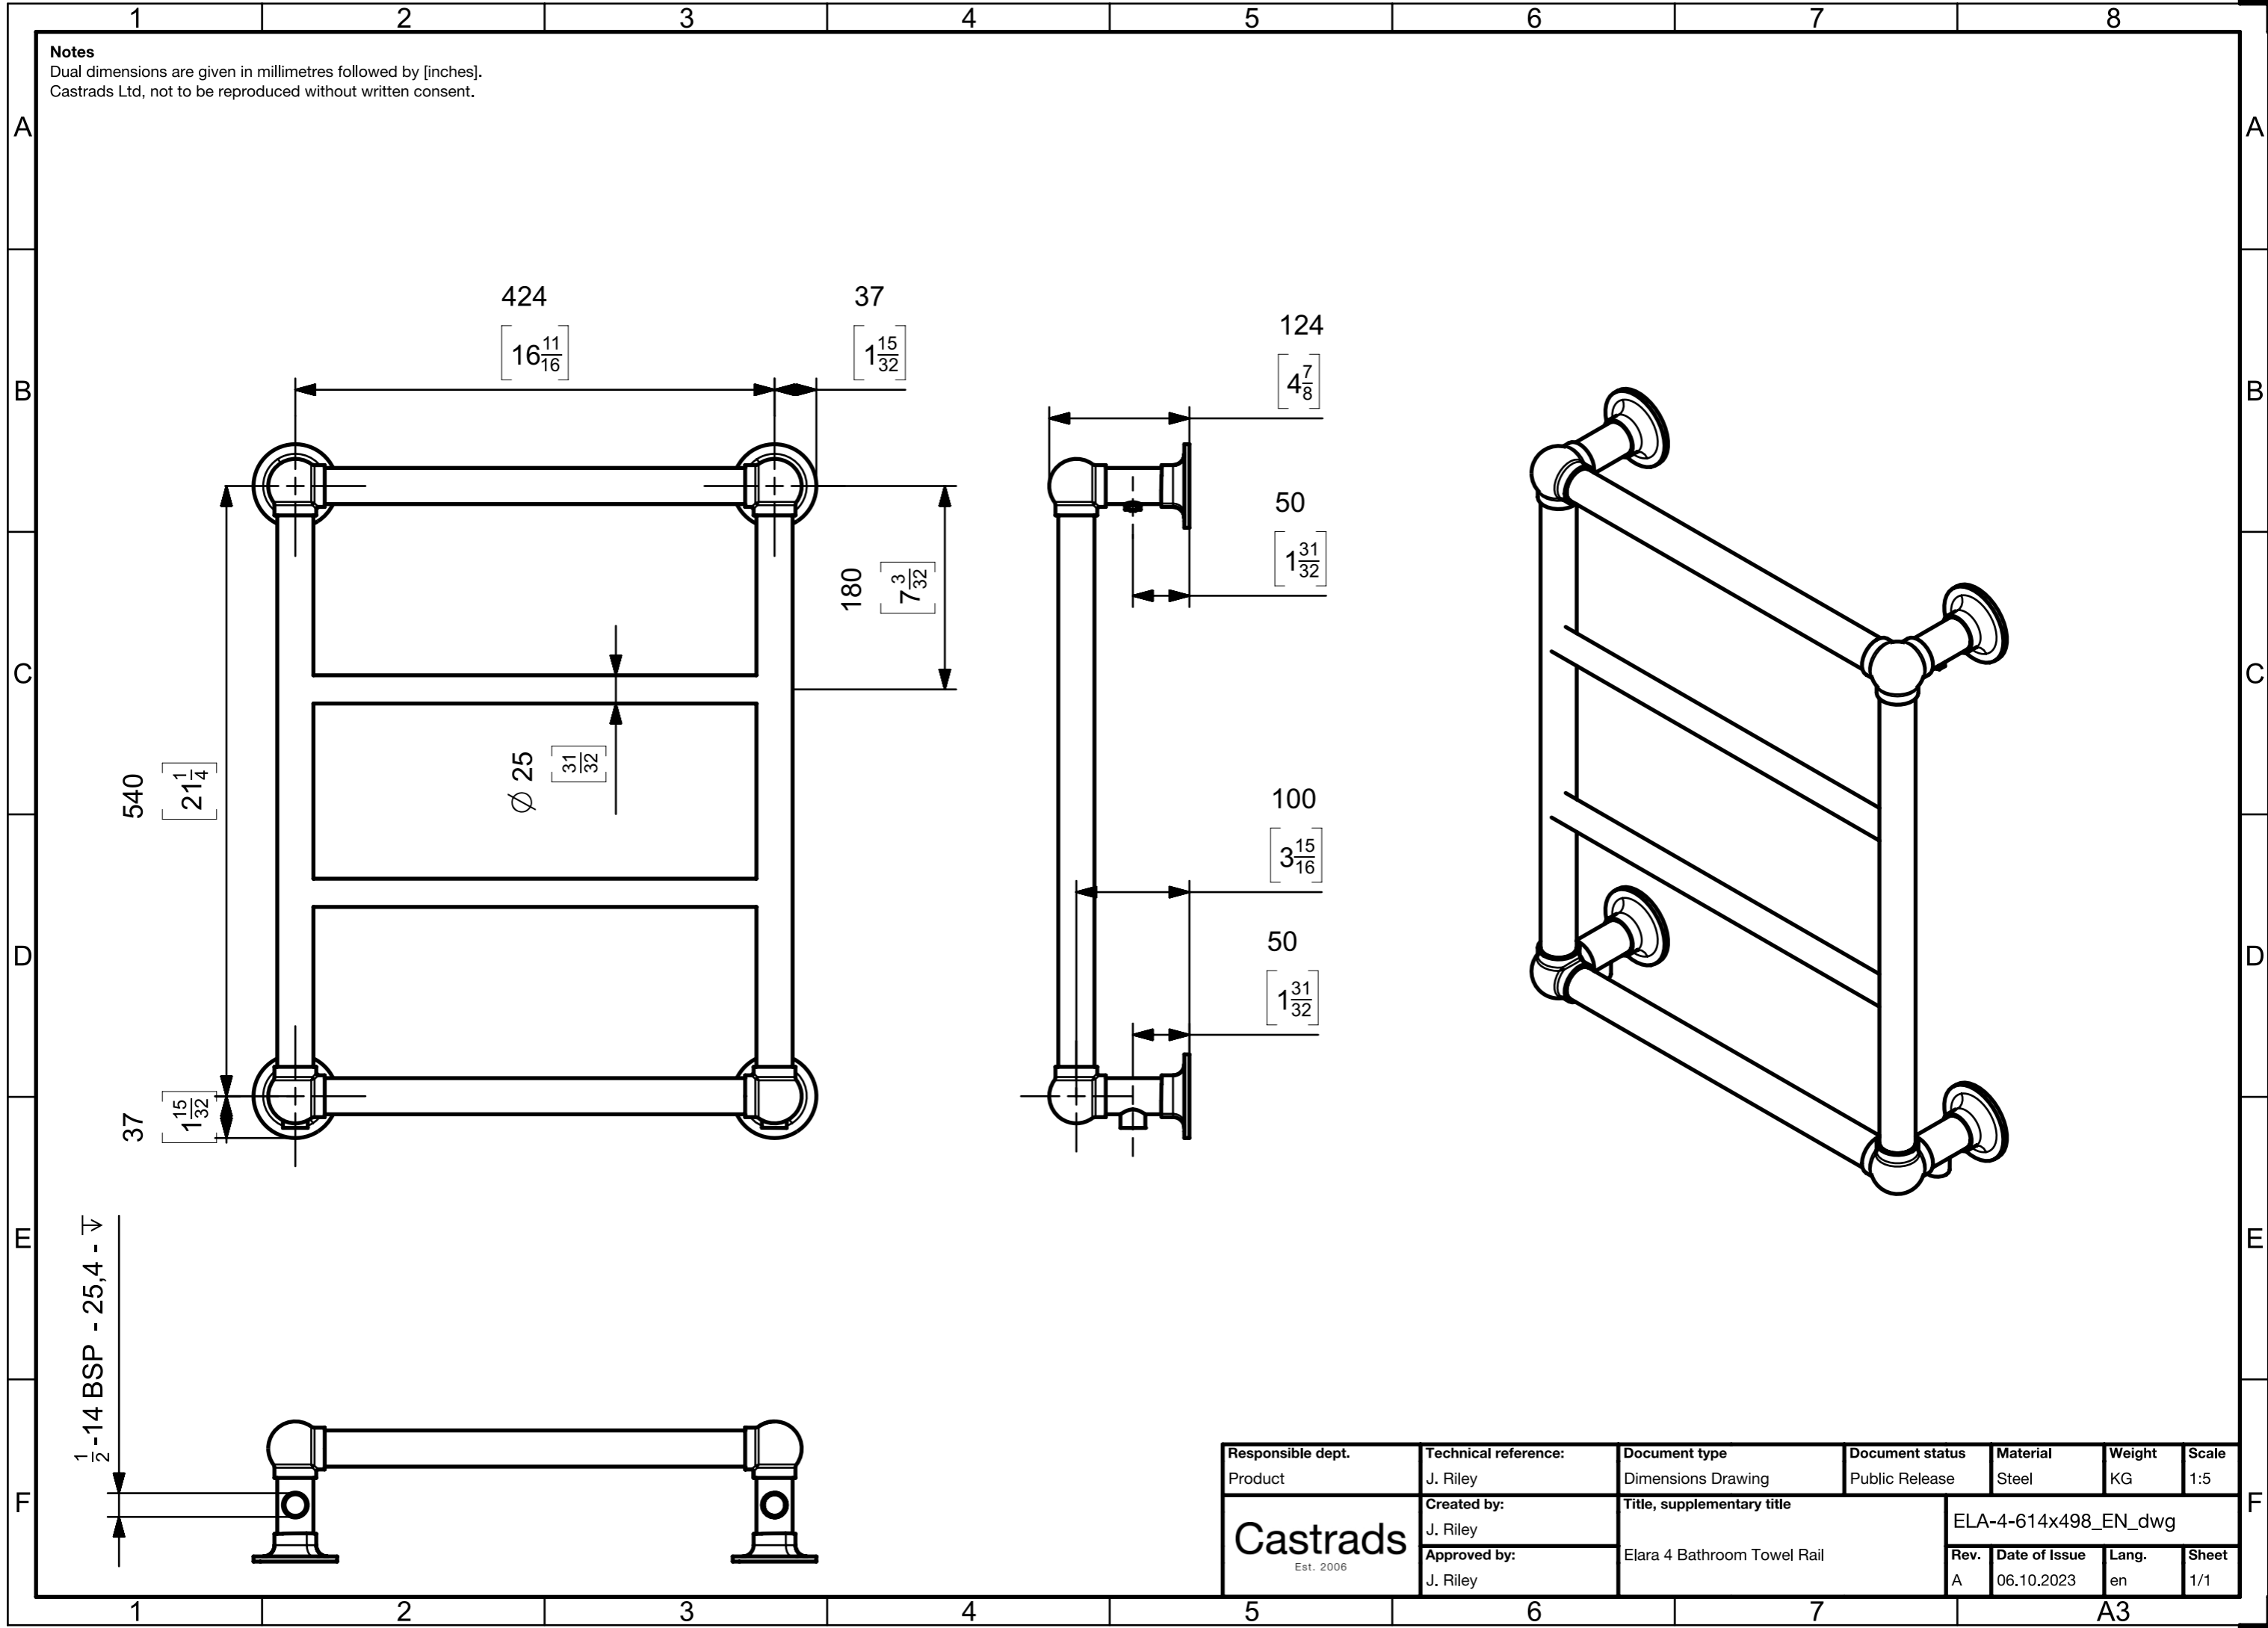

Notes
 Dual dimensions are given in millimetres followed by [inches].
 Castrads Ltd, not to be reproduced without written consent.

Responsible dept.	Technical reference:	Document type	Document status	Material	Weight	Scale
Product	J. Riley	Dimensions Drawing	Public Release	Steel	KG	1:5
Castrads Est. 2006	Created by:	Title, supplementary title		ELA-4-614x498_EN_dwg		
	J. Riley	Elara 4 Bathroom Towel Rail		Rev.	Date of Issue	Lang.
	Approved by:			A	06.10.2023	en
	J. Riley					Sheet 1/1